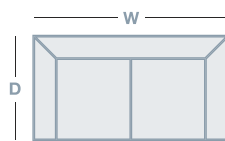

## IN THE RANGE

	W	D	H
 Romano Armchair	1040mm	1020mm	930mm
 Romano 2 Seater	1630mm	1020mm	930mm
 Romano 3 Seater	2080mm	1020mm	930mm