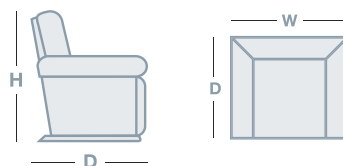

## HOW TO MEASURE

## IN THE RANGE

	W	D	H
 Romano Armchair	1040mm	1020mm	930mm
 Romano 2 Seater	1630mm	1020mm	930mm
 Romano 3 Seater	2080mm	1020mm	930mm