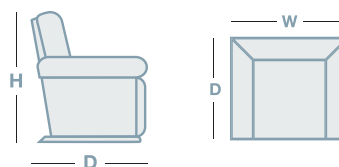

Bennett 2 Seater

1500mm

940mm

1055mm

Bennett 3 Seater

2005mm

940mm

1055mm

## HOW TO MEASURE