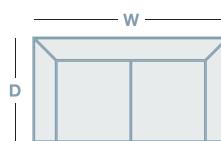

Bennett 2 Seater

1500mm

940mm

1055mm

Bennett 3 Seater

2005mm

940mm

1055mm

## HOW TO MEASURE