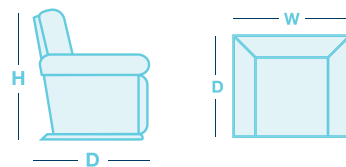

## HOW TO MEASURE

810mm

1070mm

Power XR  
Recliner

690mm

810mm

1070mm

2 Seater

1205mm