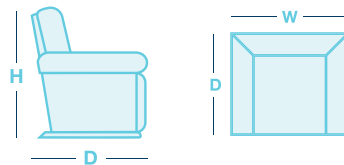

## HOW TO MEASURE

810mm

1070mm

Power XR  
Recliner

690mm

810mm

1070mm

2 Seater

1205mm