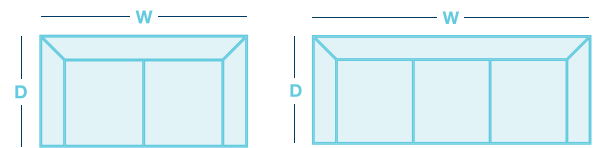

HOW TO MEASURE