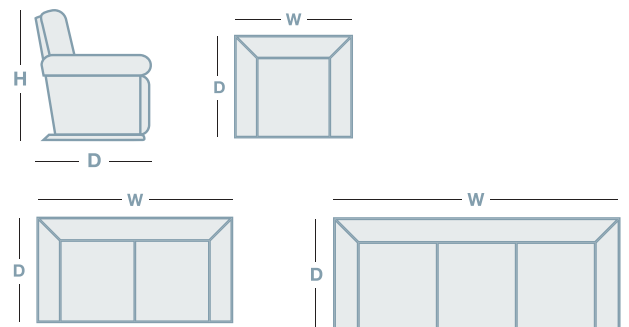

EDEN

OVERVIEW

One of our most popular suites, this La-Z-Boy classic is the perfect option for homes big or small! The Eden provides both style or comfort and caters for every member of your family with different sizes to suit. The Eden is available in 3 different sized recliners - standard, large and XL for the taller members of your family, as well as 3 seater, 2 seater (also 2 & 3 seat sofas with end seats moving independently for individual relaxation). It really is a suite for every body! Offered in both fabric and leather. Power XR & XR+ options are also available.

IN THE RANGE

	W	D	H
 Eden Rocker Recliner	815mm	980mm	1070mm
 Eden Large Rocker Recliner	825mm	1005mm	1090mm
 Eden XL Rocker Recliner	865mm	1040mm	1155mm
 Eden Glideaway Recliner	815mm	980mm	1070mm
 Eden Power XR Recliner	815mm	980mm	1070mm
 Eden Power XR+ Recliner	795mm	1055mm	1070mm
 Eden L Power XR Recliner	825mm	1005mm	1090mm
 Eden L Power XR+ Recliner	840mm	1070mm	1130mm
 Eden XL Power XR Recliner	880mm	980mm	1070mm
 Eden XL Power XR+ Recliner	880mm	1095mm	1200mm
 Eden Power Lift	800mm	940mm	1090mm
 Eden 2 Seater	1295mm	980mm	1080mm
 Eden 2 Seater Twin Recliner	1475mm	965mm	1045mm

IN THE RANGE

	W	D	H
 Eden 2 Seater Glideaway	1400mm	965mm	1045mm
 Eden 3 Seater	1805mm	980mm	1080mm
 Eden 3 Seater Twin Recliner	1985mm	965mm	1045mm
 Eden 3 Seater Glideaway	2010mm	965mm	1045mm

HOW TO MEASURE