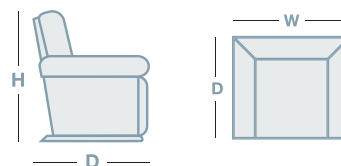

HOW TO MEASURE