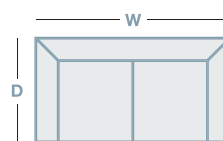

HOW TO MEASURE