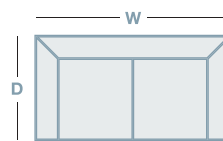

FEATURES & OPTIONS

- Available in fabric & leather
- Adjustable headrest option available on rocker recliner
- PowerXR option available on rocker recliner

HOW TO MEASURE

IN THE RANGE

	W	D	H
 Rocker Recliner	755mm	910mm	1040mm
 Rocker Recliner w/adj HR	750mm	900mm	1040mm
 Power XR Recliner	755mm	910mm	1040mm
 2 Seater	1205mm	865mm	1040mm
 3 Seater	1715mm	865mm	1040mm