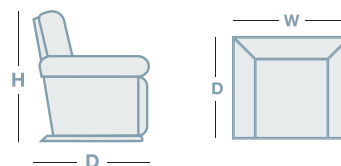

FEATURES & OPTIONS

- Available in fabric & leather
- Adjustable headrest option available on rocker recliner
- PowerXR option available on rocker recliner

HOW TO MEASURE

IN THE RANGE

	W	D	H
 Rocker Recliner	755mm	910mm	1040mm
 Rocker Recliner w/adj HR	750mm	900mm	1040mm
 Power XR Recliner	755mm	910mm	1040mm
 2 Seater	1205mm	865mm	1040mm
 3 Seater	1715mm	865mm	1040mm